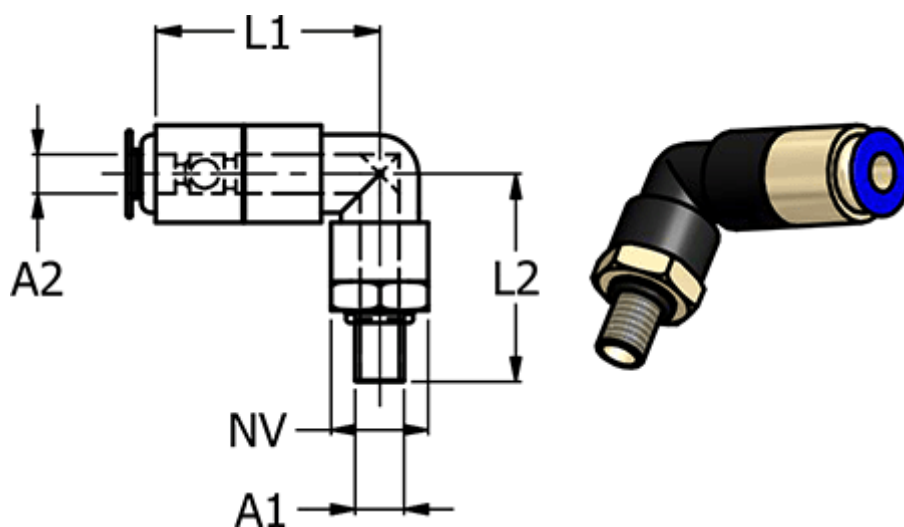

Article number: 5861973812

Description: Elbow 197.3812, vinkel Ø12-G 3/8" with
Stop valve, nickel plated brass

Measures

Ext. hose diameter A2	= 12
L1	= 46.5
L2	= 36.0
NV	= 21
Thread A1	= G 3/8"